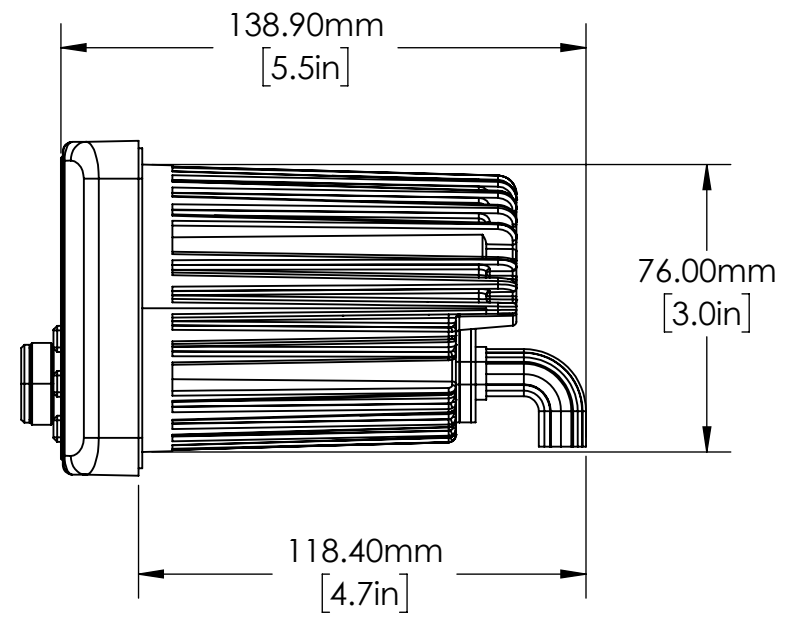

A

CSD

KICKER
stillwaterdesigns

TITLE:
Customer Sevice Dimensions

SIZE B	DRAWING 46KMC3	REV A
DO NOT SCALE	SCALE: 1:2	SHEET 1 OF 1

8 7 6 5 4 3 2 1