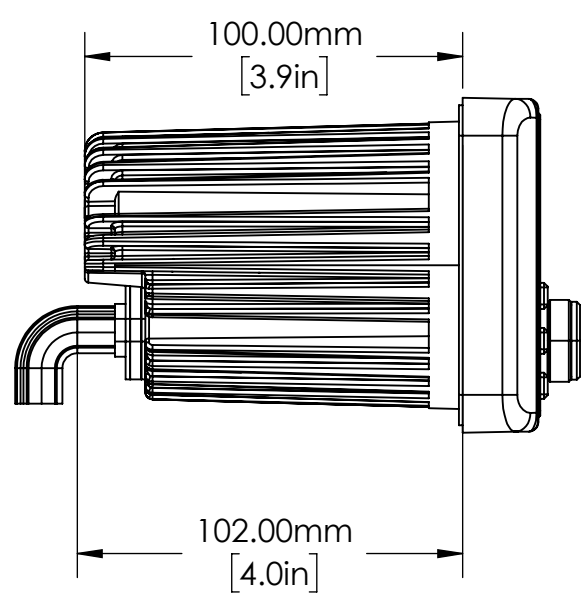

A

CSD

KICKER
stillwaterdesigns

TITLE:
Customer Sevice Dimensions

SIZE B	DRAWING 46KMC3	REV A
DO NOT SCALE	SCALE: 1:2	SHEET 1 OF 1

8 7 6 5 4 3 2 1