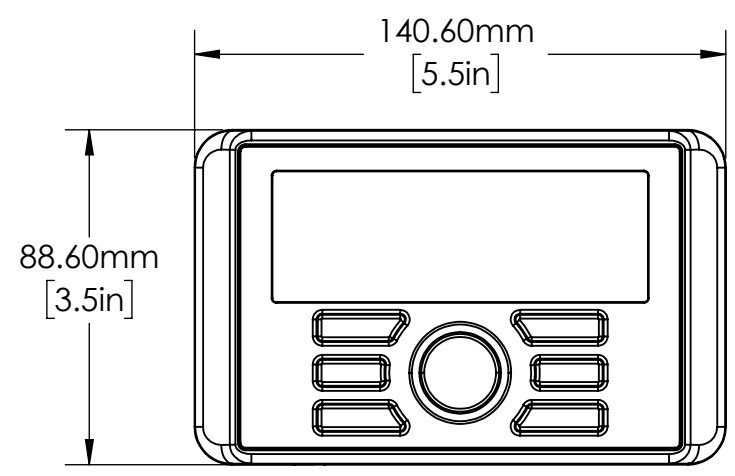

A

CSD

KICKER
stillwaterdesigns

TITLE:
Customer Sevice Dimensions

SIZE B	DRAWING 46KMC3	REV A
DO NOT SCALE	SCALE: 1:2	SHEET 1 OF 1

8 7 6 5 4 3 2 1