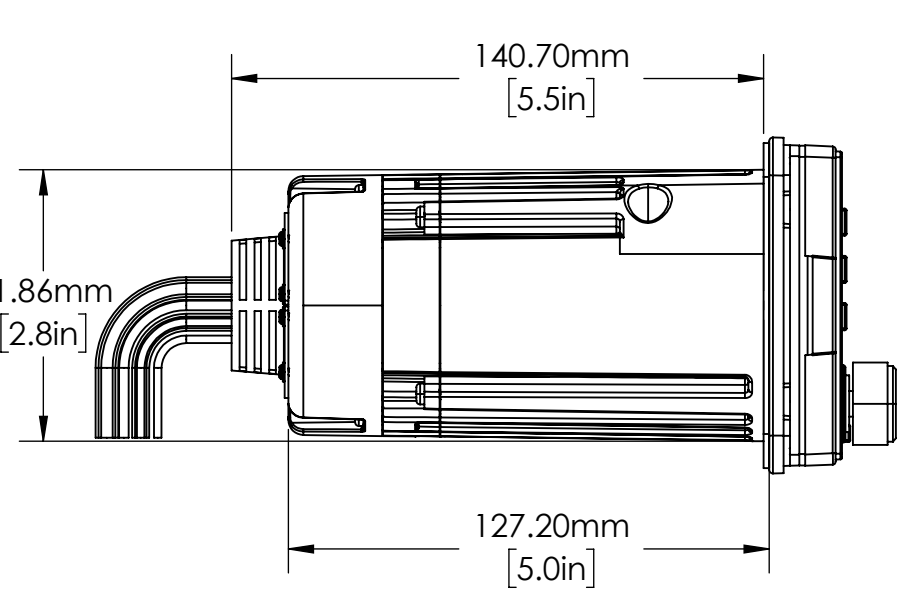

A

CSD

KICKER
stillwaterdesigns

TITLE:
Customer Sevice Dimensions

SIZE B	DRAWING 46KMC5	REV A
DO NOT SCALE	SCALE: 1:2	SHEET 1 OF 1

8 7 6 5 4 3 2 1