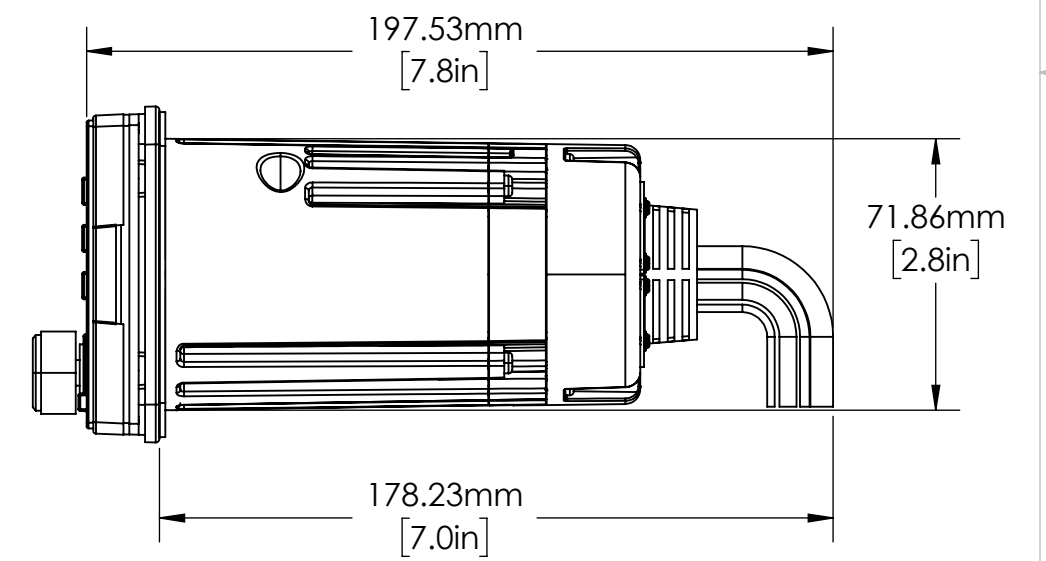

A

CSD

KICKER
stillwaterdesigns

TITLE:
Customer Sevice Dimensions

SIZE B	DRAWING 46KMC5	REV A
DO NOT SCALE	SCALE: 1:2	SHEET 1 OF 1

8 7 6 5 4 3 2 1