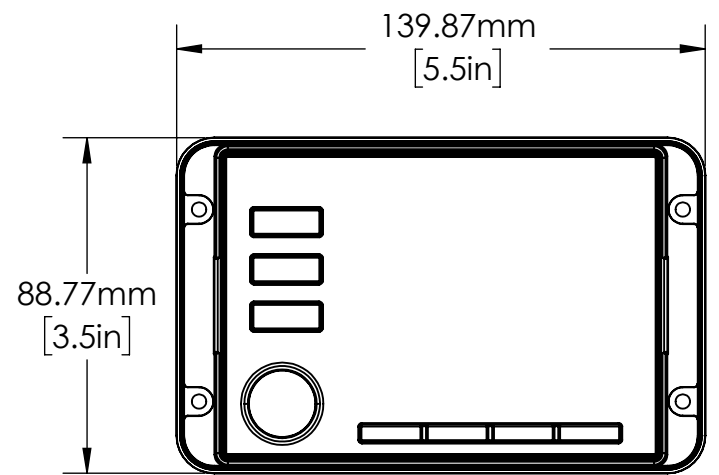

A

CSD

KICKER
stillwaterdesigns

TITLE:
Customer Sevice Dimensions

SIZE B	DRAWING 46KMC5	REV A
DO NOT SCALE	SCALE: 1:2	SHEET 1 OF 1

8 7 6 5 4 3 2 1