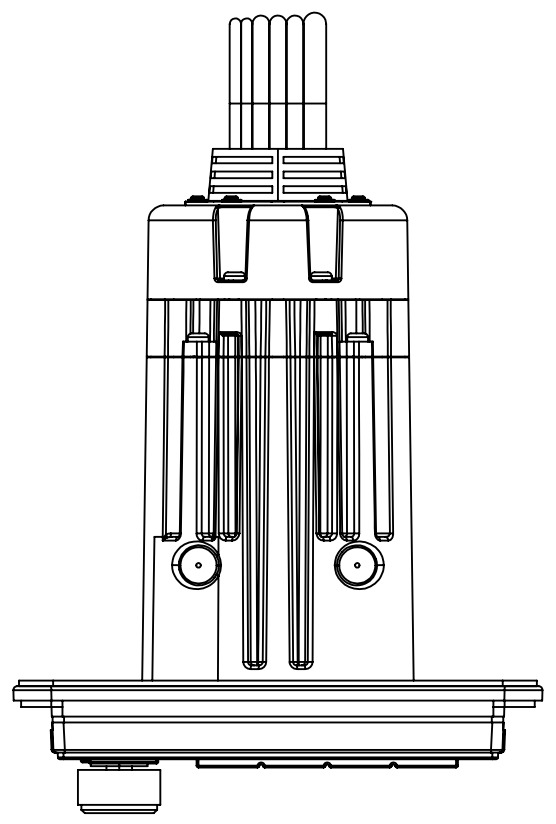

8 7 6 5 4 3 2 1

D

D

C

C

B

B

A

A

CSD

KICKER
stillwaterdesigns

TITLE:
Customer Sevice Dimensions

SIZE B	DRAWING 46KMC5	REV A
DO NOT SCALE	SCALE: 1:2	SHEET 1 OF 1

8 7 6 5 4 3 2 1