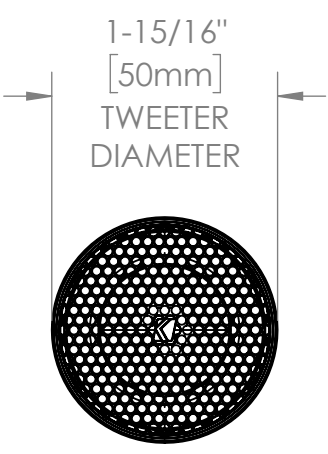

8 7 6 5 4 3 2 1

D
C
B
A

D
C
B
A

8 7 6 5 4 3 2 1

CUSTOMER SERVICE DIMENSIONS			
KICKER stillwaterdesigns			
TITLE: 6.5" MSC SPEAKER			
SIZE B	DRAWING 51MS-CSD	REV C	SHEET 1/5

8 7 6 5 4 3 2 1

D
C
B
A

CUSTOMER SERVICE DIMENSIONS

TITLE: 6.5" MSS SPEAKER

SIZE	DRAWING	REV	SHEET
B	51MS-CSD	C	2/5

8 7 6 5 4 3 2 1

8 7 6 5 4 3 2 1

D
C
B
A

D
C
B
A

CUSTOMER SERVICE DIMENSIONS

KICKER
stillwaterdesigns

TITLE:
8" MSC SPEAKER

SIZE B	DRAWING 51MS-CSD	REV SHEET C 3/5
------------------	---------------------	--------------------

8 7 6 5 4 3 2 1

8 7 6 5 4 3 2 1

D
C
B
A

D
C
B
A

CUSTOMER SERVICE DIMENSIONS

KICKER
stillwaterdesigns

TITLE:
8" MSS SPEAKER

SIZE	DRAWING	REV	SHEET
B	51MS-CSD		C 4/5

8 7 6 5 4 3 2 1

8 7 6 5 4 3 2 1

FLUSH MOUNT

SURFACE MOUNT

TWEETER ONLY

CUSTOMER SERVICE DIMENSIONS			
KICKER stillwaterdesigns			
TITLE: 28mm MST TWEETER			
SIZE B	DRAWING 51MS-CSD	REV C	SHEET 5/5