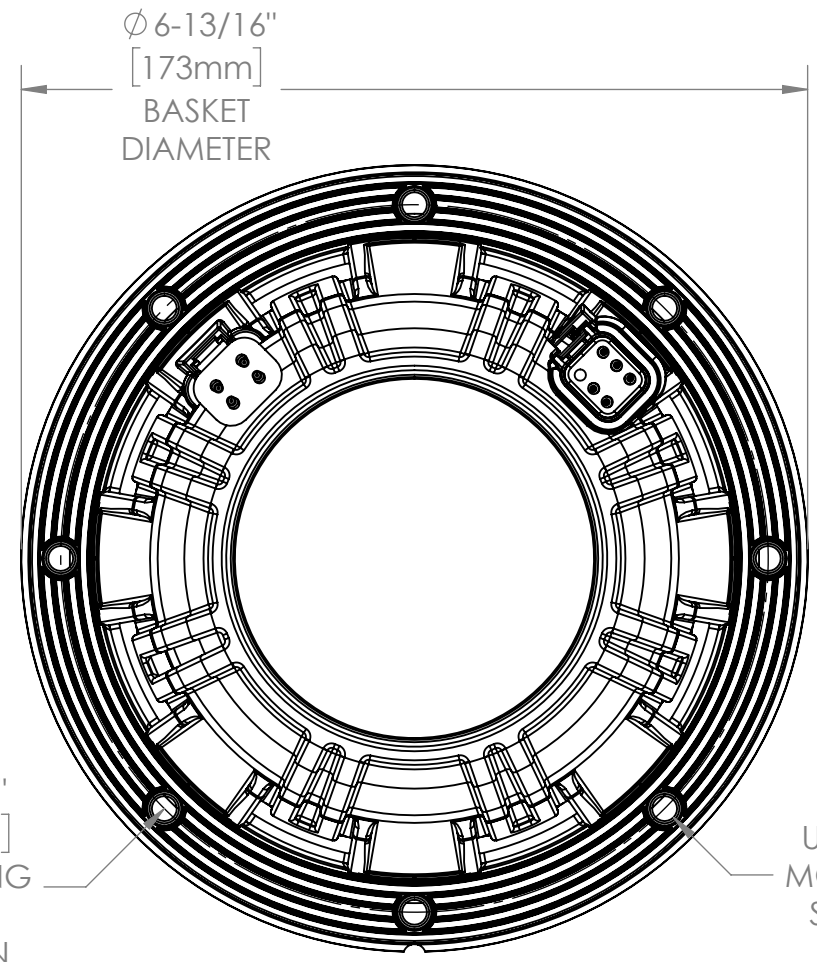

8 7 6 5 4 3 2 1

D
C
B
A

D
C
B
A

8 7 6 5 4 3 2 1

CUSTOMER SERVICE DIMENSIONS			
KICKER stillwaterdesigns			
TITLE: 6.5" MSC SPEAKER			
SIZE B	DRAWING 51MS-CSD	REV C	SHEET 1/5

8 7 6 5 4 3 2 1

D
C
B
A

CUSTOMER SERVICE DIMENSIONS

TITLE: 6.5" MSS SPEAKER

SIZE	DRAWING	REV	SHEET
B	51MS-CSD	C	2/5

8 7 6 5 4 3 2 1

8 7 6 5 4 3 2 1

D
C
B
A

D
C
B
A

CUSTOMER SERVICE DIMENSIONS

KICKER
stillwaterdesigns

TITLE:
8" MSC SPEAKER

SIZE B	DRAWING 51MS-CSD	REV SHEET C 3/5
------------------	---------------------	--------------------

8 7 6 5 4 3 2 1

8 7 6 5 4 3 2 1

D
C
B
A

D
C
B
A

CUSTOMER SERVICE DIMENSIONS

KICKER
stillwaterdesigns

TITLE:
8" MSS SPEAKER

SIZE	DRAWING	REV	SHEET
B	51MS-CSD		C 4/5

8 7 6 5 4 3 2 1

8 7 6 5 4 3 2 1

FLUSH MOUNT

SURFACE MOUNT

TWEETER ONLY

CUSTOMER SERVICE DIMENSIONS			
KICKER stillwaterdesigns			
TITLE: 28mm MST TWEETER			
SIZE B	DRAWING 51MS-CSD	REV C	SHEET 5/5