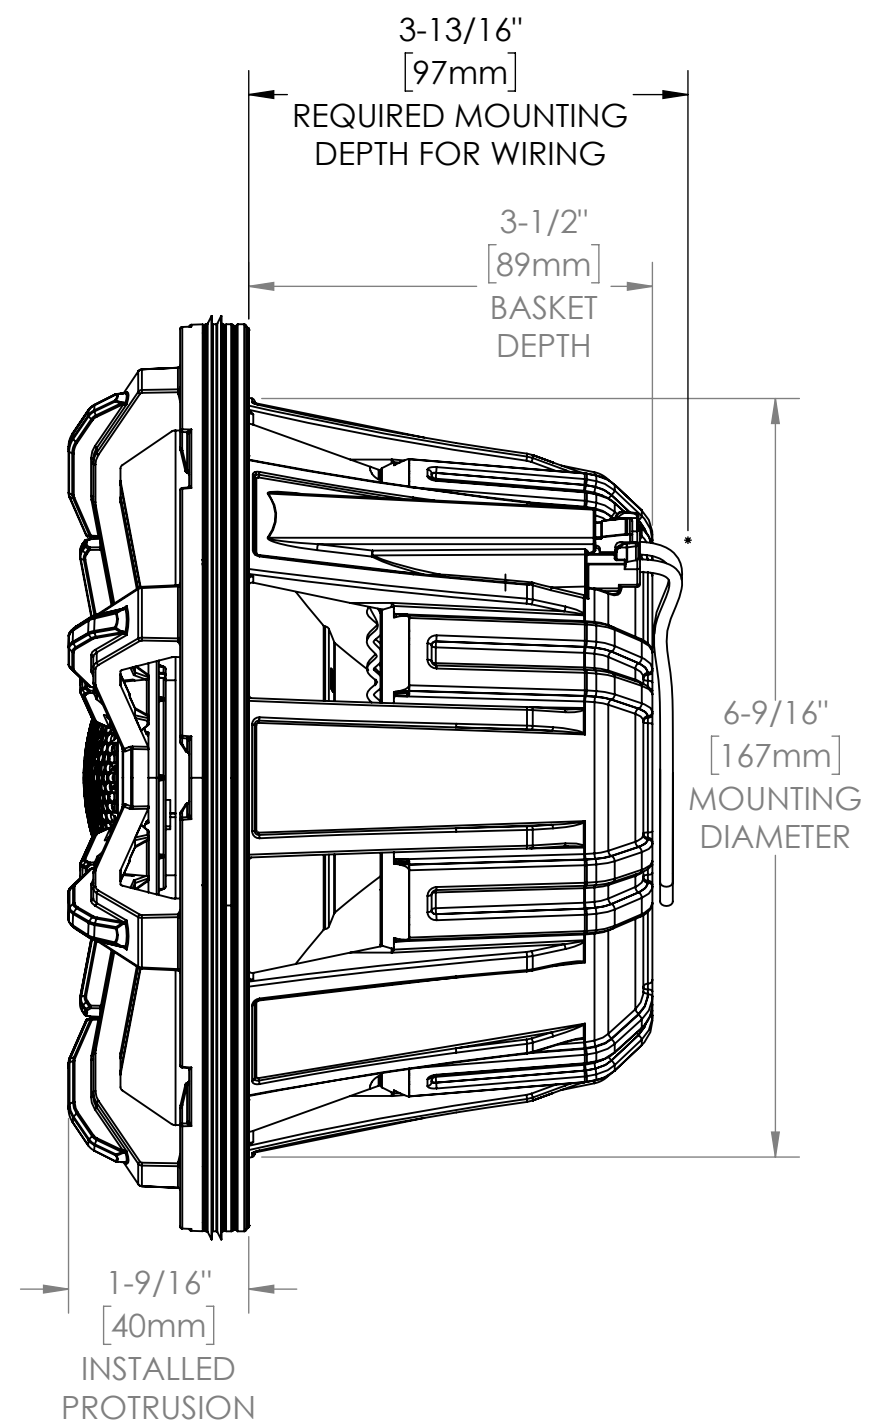

8 7 6 5 4 3 2 1

D
C
B
A

D
C
B
A

8 7 6 5 4 3 2 1

CUSTOMER SERVICE DIMENSIONS			
KICKER stillwaterdesigns			
TITLE: 6.5" MSC SPEAKER			
SIZE B	DRAWING 51MS-CSD	REV C	SHEET 1/5

8 7 6 5 4 3 2 1

D
C
B
A

CUSTOMER SERVICE DIMENSIONS

TITLE: 6.5" MSS SPEAKER

SIZE	DRAWING	REV	SHEET
B	51MS-CSD	C	2/5

8 7 6 5 4 3 2 1

8 7 6 5 4 3 2 1

D
C
B
A

D
C
B
A

CUSTOMER SERVICE DIMENSIONS

KICKER
stillwaterdesigns

TITLE:
8" MSC SPEAKER

SIZE B	DRAWING 51MS-CSD	REV SHEET C 3/5
------------------	---------------------	--------------------

8 7 6 5 4 3 2 1

8 7 6 5 4 3 2 1

D
C
B
A

D
C
B
A

CUSTOMER SERVICE DIMENSIONS

KICKER
stillwaterdesigns

TITLE:
8" MSS SPEAKER

SIZE	DRAWING	REV	SHEET
B	51MS-CSD		C 4/5

8 7 6 5 4 3 2 1

8 7 6 5 4 3 2 1

FLUSH MOUNT

SURFACE MOUNT

TWEETER ONLY

CUSTOMER SERVICE DIMENSIONS			
KICKER stillwaterdesigns			
TITLE: 28mm MST TWEETER			
SIZE B	DRAWING 51MS-CSD	REV C	SHEET 5/5