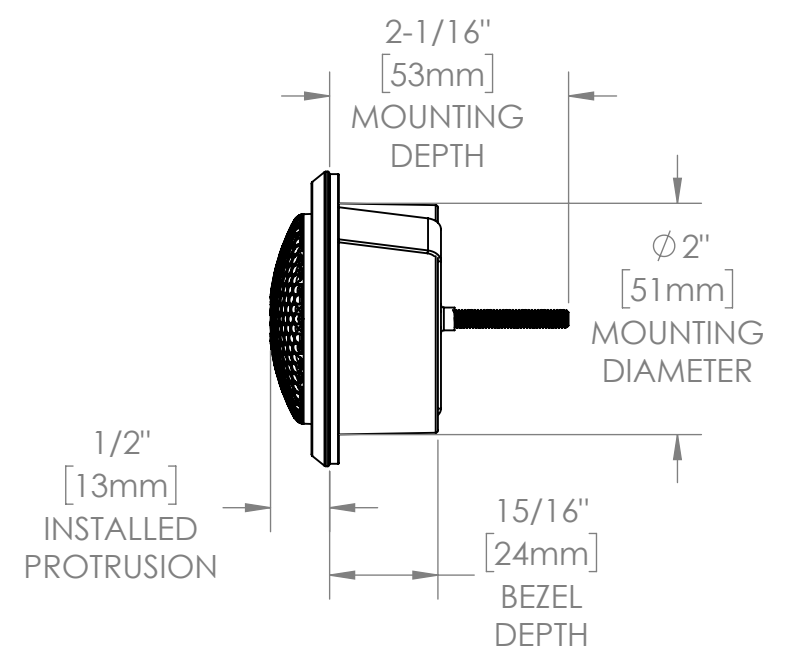

8 7 6 5 4 3 2 1

D
C
B
A

D
C
B
A

8 7 6 5 4 3 2 1

CUSTOMER SERVICE DIMENSIONS			
KICKER stillwaterdesigns			
TITLE: 6.5" MSC SPEAKER			
SIZE B	DRAWING 51MS-CSD	REV C	SHEET 1/5

8 7 6 5 4 3 2 1

D
C
B
A

CUSTOMER SERVICE DIMENSIONS

TITLE: 6.5" MSS SPEAKER

SIZE	DRAWING	REV	SHEET
B	51MS-CSD	C	2/5

8 7 6 5 4 3 2 1

8 7 6 5 4 3 2 1

D
C
B
A

D
C
B
A

CUSTOMER SERVICE DIMENSIONS

KICKER
stillwaterdesigns

TITLE:
8" MSC SPEAKER

SIZE B	DRAWING 51MS-CSD	REV SHEET C 3/5
------------------	---------------------	--------------------

8 7 6 5 4 3 2 1

8 7 6 5 4 3 2 1

D
C
B
A

D
C
B
A

CUSTOMER SERVICE DIMENSIONS

KICKER
stillwaterdesigns

TITLE:
8" MSS SPEAKER

SIZE	DRAWING	REV	SHEET
B	51MS-CSD		C 4/5

8 7 6 5 4 3 2 1

8 7 6 5 4 3 2 1

FLUSH MOUNT

SURFACE MOUNT

TWEETER ONLY

CUSTOMER SERVICE DIMENSIONS			
KICKER stillwaterdesigns			
TITLE: 28mm MST TWEETER			
SIZE B	DRAWING 51MS-CSD	REV C	SHEET 5/5