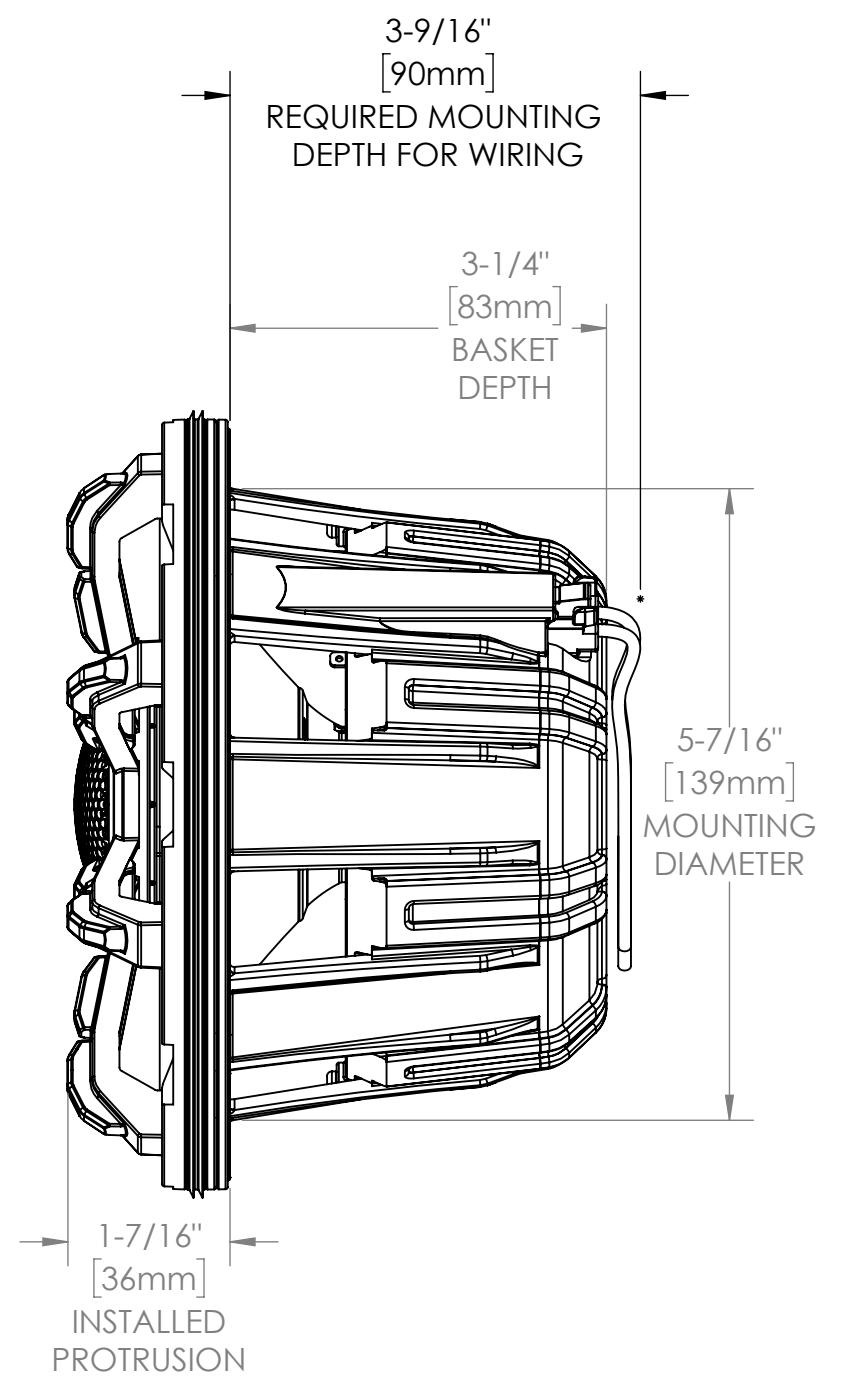

8 7 6 5 4 3 2 1

D
C
B
A

D
C
B
A

8 7 6 5 4 3 2 1

CUSTOMER SERVICE DIMENSIONS			
KICKER stillwaterdesigns			
TITLE: 6.5" MSC SPEAKER			
SIZE B	DRAWING 51MS-CSD	REV C	SHEET 1/5

8 7 6 5 4 3 2 1

D
C
B
A

CUSTOMER SERVICE DIMENSIONS

TITLE: 6.5" MSS SPEAKER

SIZE	DRAWING	REV	SHEET
B	51MS-CSD	C	2/5

8 7 6 5 4 3 2 1

8 7 6 5 4 3 2 1

D
C
B
A

D
C
B
A

CUSTOMER SERVICE DIMENSIONS

KICKER
stillwaterdesigns

TITLE:
8" MSC SPEAKER

SIZE B	DRAWING 51MS-CSD	REV SHEET C 3/5
------------------	---------------------	--------------------

8 7 6 5 4 3 2 1

8 7 6 5 4 3 2 1

D
C
B
A

D
C
B
A

CUSTOMER SERVICE DIMENSIONS

KICKER
stillwaterdesigns

TITLE:
8" MSS SPEAKER

SIZE	DRAWING	REV	SHEET
B	51MS-CSD		C 4/5

8 7 6 5 4 3 2 1

8 7 6 5 4 3 2 1

FLUSH MOUNT

SURFACE MOUNT

TWEETER ONLY

CUSTOMER SERVICE DIMENSIONS			
KICKER stillwaterdesigns			
TITLE: 28mm MST TWEETER			
SIZE B	DRAWING 51MS-CSD	REV C	SHEET 5/5