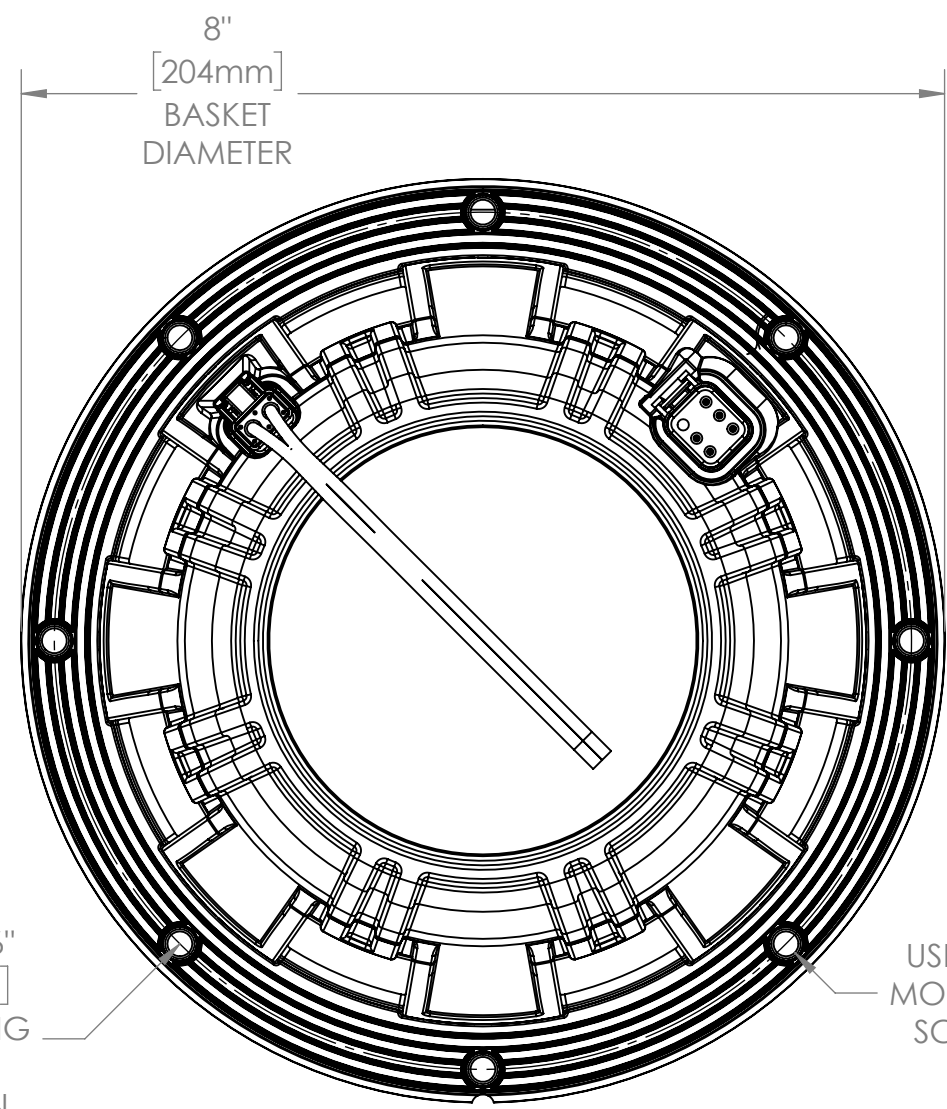

8 7 6 5 4 3 2 1

D
C
B
A

D
C
B
A

8 7 6 5 4 3 2 1

CUSTOMER SERVICE DIMENSIONS			
KICKER stillwaterdesigns			
TITLE: 6.5" MSC SPEAKER			
SIZE B	DRAWING 51MS-CSD	REV C	SHEET 1/5

8 7 6 5 4 3 2 1

D
C
B
A

CUSTOMER SERVICE DIMENSIONS

TITLE: 6.5" MSS SPEAKER

SIZE	DRAWING	REV	SHEET
B	51MS-CSD	C	2/5

8 7 6 5 4 3 2 1

8 7 6 5 4 3 2 1

D
C
B
A

D
C
B
A

CUSTOMER SERVICE DIMENSIONS

KICKER
stillwaterdesigns

TITLE:
8" MSC SPEAKER

SIZE B	DRAWING 51MS-CSD	REV SHEET C 3/5
------------------	---------------------	--------------------

8 7 6 5 4 3 2 1

8 7 6 5 4 3 2 1

D
C
B
A

D
C
B
A

CUSTOMER SERVICE DIMENSIONS

KICKER
stillwaterdesigns

TITLE:
8" MSS SPEAKER

SIZE	DRAWING	REV	SHEET
B	51MS-CSD		C 4/5

8 7 6 5 4 3 2 1

8 7 6 5 4 3 2 1

FLUSH MOUNT

SURFACE MOUNT

TWEETER ONLY

CUSTOMER SERVICE DIMENSIONS			
KICKER stillwaterdesigns			
TITLE: 28mm MST TWEETER			
SIZE B	DRAWING 51MS-CSD	REV C	SHEET 5/5