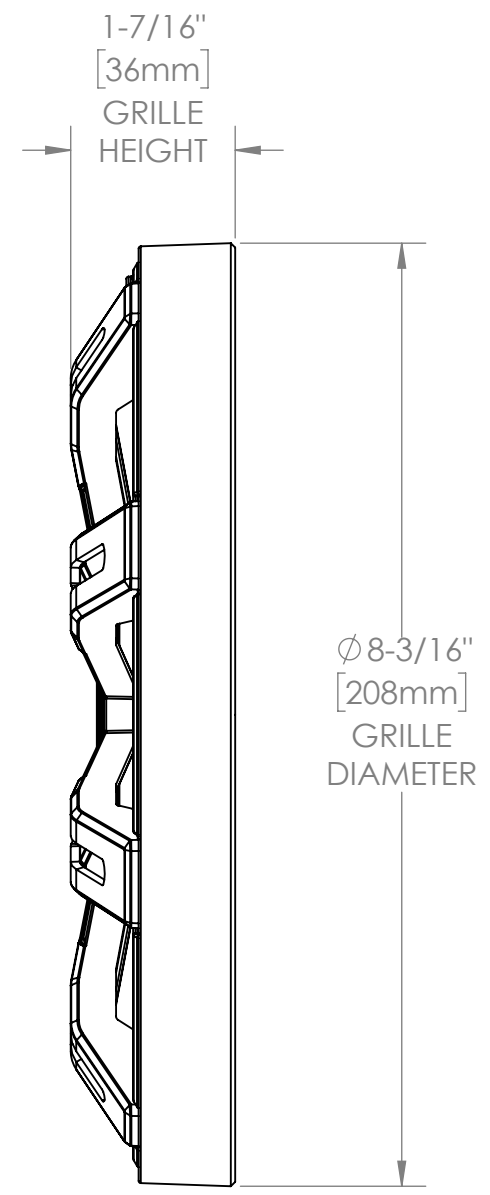

8 7 6 5 4 3 2 1

D
C
B
A

D
C
B
A

8 7 6 5 4 3 2 1

CUSTOMER SERVICE DIMENSIONS			
KICKER stillwaterdesigns			
TITLE: 6.5" MSC SPEAKER			
SIZE B	DRAWING 51MS-CSD	REV C	SHEET 1/5

8 7 6 5 4 3 2 1

D
C
B
A

CUSTOMER SERVICE DIMENSIONS

TITLE: 6.5" MSS SPEAKER

SIZE	DRAWING	REV	SHEET
B	51MS-CSD	C	2/5

8 7 6 5 4 3 2 1

8 7 6 5 4 3 2 1

D
C
B
A

D
C
B
A

CUSTOMER SERVICE DIMENSIONS

KICKER
stillwaterdesigns

TITLE:
8" MSC SPEAKER

SIZE B	DRAWING 51MS-CSD	REV SHEET C 3/5
------------------	---------------------	--------------------

8 7 6 5 4 3 2 1

8 7 6 5 4 3 2 1

D
C
B
A

D
C
B
A

CUSTOMER SERVICE DIMENSIONS

KICKER
stillwaterdesigns

TITLE:
8" MSS SPEAKER

SIZE	DRAWING	REV	SHEET
B	51MS-CSD		C 4/5

8 7 6 5 4 3 2 1

8 7 6 5 4 3 2 1

FLUSH MOUNT

SURFACE MOUNT

TWEETER ONLY

CUSTOMER SERVICE DIMENSIONS			
KICKER stillwaterdesigns			
TITLE: 28mm MST TWEETER			
SIZE B	DRAWING 51MS-CSD	REV C	SHEET 5/5