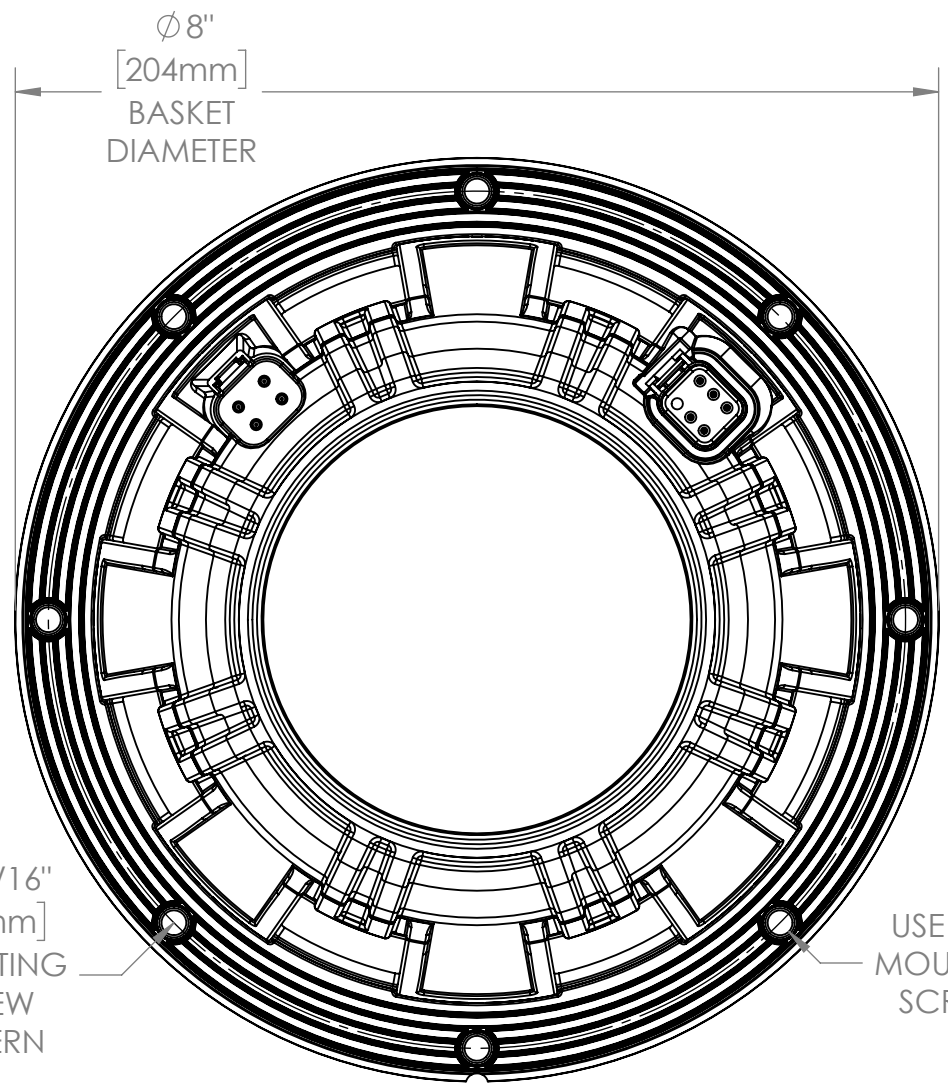

8 7 6 5 4 3 2 1

D
C
B
A

D
C
B
A

8 7 6 5 4 3 2 1

CUSTOMER SERVICE DIMENSIONS			
KICKER stillwaterdesigns			
TITLE: 6.5" MSC SPEAKER			
SIZE B	DRAWING 51MS-CSD	REV C	SHEET 1/5

8 7 6 5 4 3 2 1

D
C
B
A

CUSTOMER SERVICE DIMENSIONS

TITLE: 6.5" MSS SPEAKER

SIZE	DRAWING	REV	SHEET
B	51MS-CSD	C	2/5

8 7 6 5 4 3 2 1

8 7 6 5 4 3 2 1

D
C
B
A

D
C
B
A

CUSTOMER SERVICE DIMENSIONS

KICKER
stillwaterdesigns

TITLE:
8" MSC SPEAKER

SIZE B	DRAWING 51MS-CSD	REV SHEET C 3/5
------------------	---------------------	--------------------

8 7 6 5 4 3 2 1

8 7 6 5 4 3 2 1

D
C
B
A

D
C
B
A

CUSTOMER SERVICE DIMENSIONS

KICKER
stillwaterdesigns

TITLE:
8" MSS SPEAKER

SIZE	DRAWING	REV	SHEET
B	51MS-CSD		C 4/5

8 7 6 5 4 3 2 1

8 7 6 5 4 3 2 1

FLUSH MOUNT

SURFACE MOUNT

TWEETER ONLY

CUSTOMER SERVICE DIMENSIONS			
KICKER stillwaterdesigns			
TITLE: 28mm MST TWEETER			
SIZE B	DRAWING 51MS-CSD	REV C	SHEET 5/5