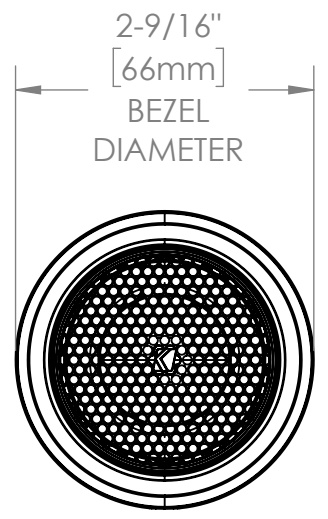

8 7 6 5 4 3 2 1

D
C
B
A

D
C
B
A

8 7 6 5 4 3 2 1

CUSTOMER SERVICE DIMENSIONS			
KICKER stillwaterdesigns			
TITLE: 6.5" MSC SPEAKER			
SIZE B	DRAWING 51MS-CSD	REV C	SHEET 1/5

8 7 6 5 4 3 2 1

D
C
B
A

CUSTOMER SERVICE DIMENSIONS

TITLE: 6.5" MSS SPEAKER

SIZE	DRAWING	REV	SHEET
B	51MS-CSD	C	2/5

8 7 6 5 4 3 2 1

8 7 6 5 4 3 2 1

D
C
B
A

D
C
B
A

CUSTOMER SERVICE DIMENSIONS

KICKER
stillwaterdesigns

TITLE:
8" MSC SPEAKER

SIZE B	DRAWING 51MS-CSD	REV SHEET C 3/5
------------------	---------------------	--------------------

8 7 6 5 4 3 2 1

8 7 6 5 4 3 2 1

D
C
B
A

D
C
B
A

CUSTOMER SERVICE DIMENSIONS

KICKER
stillwaterdesigns

TITLE:
8" MSS SPEAKER

SIZE	DRAWING	REV	SHEET
B	51MS-CSD		C 4/5

8 7 6 5 4 3 2 1

8 7 6 5 4 3 2 1

FLUSH MOUNT

SURFACE MOUNT

TWEETER ONLY

CUSTOMER SERVICE DIMENSIONS			
KICKER stillwaterdesigns			
TITLE: 28mm MST TWEETER			
SIZE B	DRAWING 51MS-CSD	REV C	SHEET 5/5