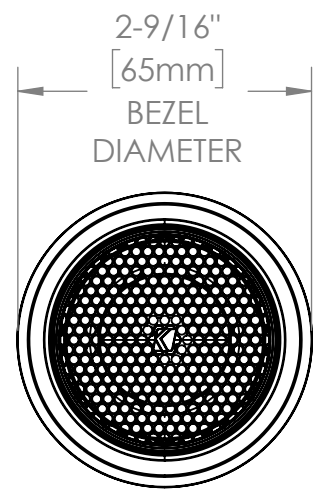

8 7 6 5 4 3 2 1

D
C
B
A

D
C
B
A

8 7 6 5 4 3 2 1

CUSTOMER SERVICE DIMENSIONS			
KICKER stillwaterdesigns			
TITLE: 6.5" MSC SPEAKER			
SIZE B	DRAWING 51MS-CSD	REV C	SHEET 1/5

8 7 6 5 4 3 2 1

D
C
B
A

CUSTOMER SERVICE DIMENSIONS

TITLE: 6.5" MSS SPEAKER

SIZE	DRAWING	REV	SHEET
B	51MS-CSD	C	2/5

8 7 6 5 4 3 2 1

8 7 6 5 4 3 2 1

D
C
B
A

D
C
B
A

CUSTOMER SERVICE DIMENSIONS

KICKER
stillwaterdesigns

TITLE:
8" MSC SPEAKER

SIZE B	DRAWING 51MS-CSD	REV SHEET C 3/5
------------------	---------------------	--------------------

8 7 6 5 4 3 2 1

8 7 6 5 4 3 2 1

D
C
B
A

D
C
B
A

CUSTOMER SERVICE DIMENSIONS

KICKER
stillwaterdesigns

TITLE:
8" MSS SPEAKER

SIZE	DRAWING	REV	SHEET
B	51MS-CSD		C 4/5

8 7 6 5 4 3 2 1

8 7 6 5 4 3 2 1

FLUSH MOUNT

SURFACE MOUNT

TWEETER ONLY

CUSTOMER SERVICE DIMENSIONS			
KICKER stillwaterdesigns			
TITLE: 28mm MST TWEETER			
SIZE B	DRAWING 51MS-CSD	REV C	SHEET 5/5