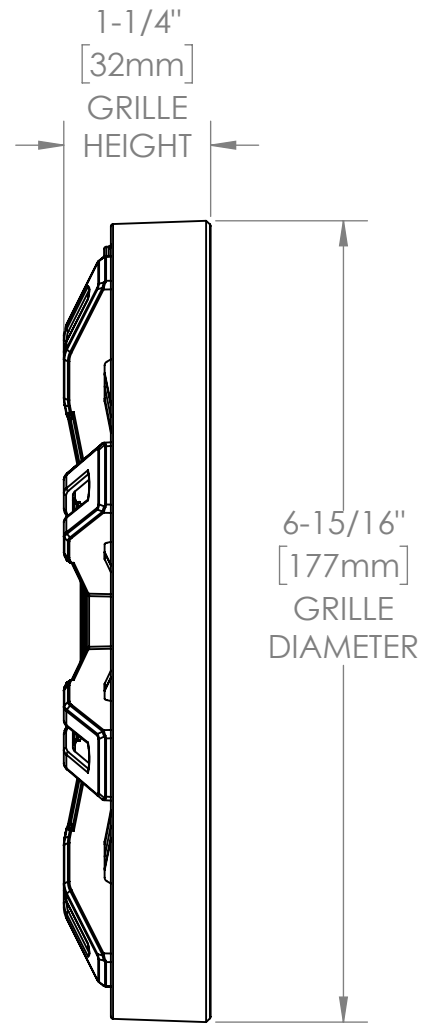

8 7 6 5 4 3 2 1

D
C
B
A

D
C
B
A

8 7 6 5 4 3 2 1

CUSTOMER SERVICE DIMENSIONS			
KICKER stillwaterdesigns			
TITLE: 6.5" MSC SPEAKER			
SIZE B	DRAWING 51MS-CSD	REV C	SHEET 1/5

8 7 6 5 4 3 2 1

D
C
B
A

CUSTOMER SERVICE DIMENSIONS

TITLE: 6.5" MSS SPEAKER

SIZE	DRAWING	REV	SHEET
B	51MS-CSD	C	2/5

8 7 6 5 4 3 2 1

8 7 6 5 4 3 2 1

D
C
B
A

D
C
B
A

CUSTOMER SERVICE DIMENSIONS

KICKER
stillwaterdesigns

TITLE:
8" MSC SPEAKER

SIZE B	DRAWING 51MS-CSD	REV SHEET C 3/5
------------------	---------------------	--------------------

8 7 6 5 4 3 2 1

8 7 6 5 4 3 2 1

D
C
B
A

D
C
B
A

CUSTOMER SERVICE DIMENSIONS

KICKER
stillwaterdesigns

TITLE:
8" MSS SPEAKER

SIZE	DRAWING	REV	SHEET
B	51MS-CSD		C 4/5

8 7 6 5 4 3 2 1

8 7 6 5 4 3 2 1

FLUSH MOUNT

SURFACE MOUNT

TWEETER ONLY

CUSTOMER SERVICE DIMENSIONS			
KICKER stillwaterdesigns			
TITLE: 28mm MST TWEETER			
SIZE B	DRAWING 51MS-CSD	REV C	SHEET 5/5