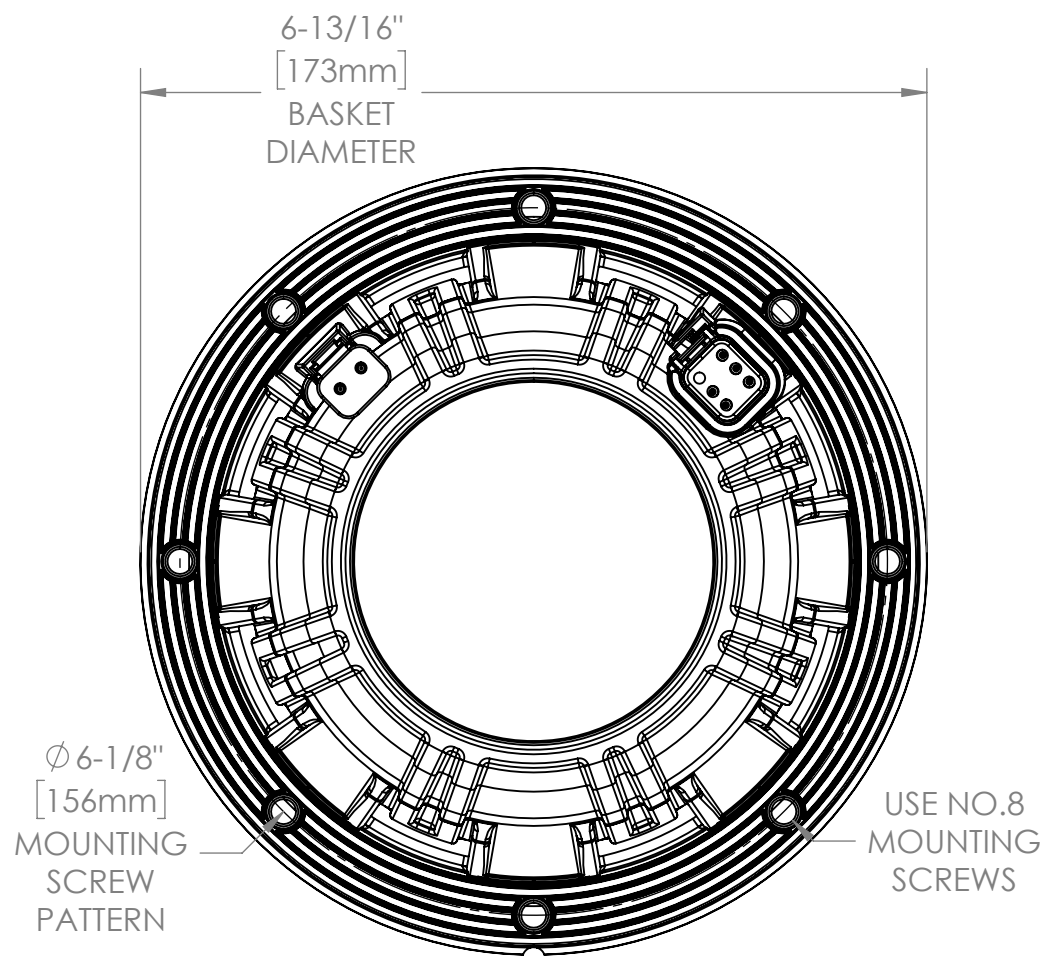

8 7 6 5 4 3 2 1

D
C
B
A

D
C
B
A

8 7 6 5 4 3 2 1

CUSTOMER SERVICE DIMENSIONS			
KICKER stillwaterdesigns			
TITLE: 6.5" MSC SPEAKER			
SIZE B	DRAWING 51MS-CSD	REV C	SHEET 1/5

8 7 6 5 4 3 2 1

D
C
B
A

CUSTOMER SERVICE DIMENSIONS

TITLE: 6.5" MSS SPEAKER

SIZE	DRAWING	REV	SHEET
B	51MS-CSD	C	2/5

8 7 6 5 4 3 2 1

8 7 6 5 4 3 2 1

D
C
B
A

D
C
B
A

CUSTOMER SERVICE DIMENSIONS

KICKER
stillwaterdesigns

TITLE:
8" MSC SPEAKER

SIZE B	DRAWING 51MS-CSD	REV SHEET C 3/5
------------------	---------------------	--------------------

8 7 6 5 4 3 2 1

8 7 6 5 4 3 2 1

D
C
B
A

D
C
B
A

CUSTOMER SERVICE DIMENSIONS

KICKER
stillwaterdesigns

TITLE:
8" MSS SPEAKER

SIZE	DRAWING	REV	SHEET
B	51MS-CSD		C 4/5

8 7 6 5 4 3 2 1

8 7 6 5 4 3 2 1

FLUSH MOUNT

SURFACE MOUNT

TWEETER ONLY

CUSTOMER SERVICE DIMENSIONS			
KICKER stillwaterdesigns			
TITLE: 28mm MST TWEETER			
SIZE B	DRAWING 51MS-CSD	REV C	SHEET 5/5