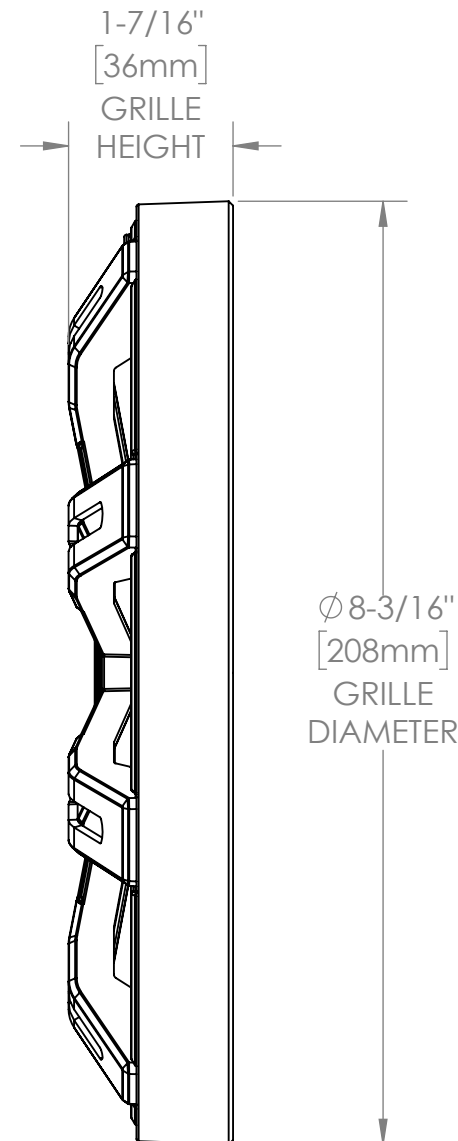

8 7 6 5 4 3 2 1

D
C
B
A

D
C
B
A

8 7 6 5 4 3 2 1

CUSTOMER SERVICE DIMENSIONS			
KICKER stillwaterdesigns			
TITLE: 6.5" MSC SPEAKER			
SIZE B	DRAWING 51MS-CSD	REV C	SHEET 1/5

8 7 6 5 4 3 2 1

D
C
B
A

CUSTOMER SERVICE DIMENSIONS

TITLE: 6.5" MSS SPEAKER

SIZE	DRAWING	REV	SHEET
B	51MS-CSD	C	2/5

8 7 6 5 4 3 2 1

8 7 6 5 4 3 2 1

D
C
B
A

D
C
B
A

CUSTOMER SERVICE DIMENSIONS

KICKER
stillwaterdesigns

TITLE:
8" MSC SPEAKER

SIZE B	DRAWING 51MS-CSD	REV SHEET C 3/5
------------------	---------------------	--------------------

8 7 6 5 4 3 2 1

8 7 6 5 4 3 2 1

D
C
B
A

D
C
B
A

CUSTOMER SERVICE DIMENSIONS

KICKER
stillwaterdesigns

TITLE:
8" MSS SPEAKER

SIZE	DRAWING	REV	SHEET
B	51MS-CSD		C 4/5

8 7 6 5 4 3 2 1

8 7 6 5 4 3 2 1

FLUSH MOUNT

SURFACE MOUNT

TWEETER ONLY

CUSTOMER SERVICE DIMENSIONS			
KICKER stillwaterdesigns			
TITLE: 28mm MST TWEETER			
SIZE B	DRAWING 51MS-CSD	REV C	SHEET 5/5