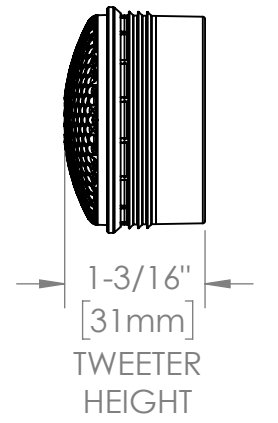

8 7 6 5 4 3 2 1

D
C
B
A

D
C
B
A

8 7 6 5 4 3 2 1

CUSTOMER SERVICE DIMENSIONS			
KICKER stillwaterdesigns			
TITLE: 6.5" MSC SPEAKER			
SIZE B	DRAWING 51MS-CSD	REV C	SHEET 1/5

8 7 6 5 4 3 2 1

D
C
B
A

CUSTOMER SERVICE DIMENSIONS

TITLE: 6.5" MSS SPEAKER

SIZE	DRAWING	REV	SHEET
B	51MS-CSD	C	2/5

8 7 6 5 4 3 2 1

8 7 6 5 4 3 2 1

D
C
B
A

D
C
B
A

CUSTOMER SERVICE DIMENSIONS

KICKER
stillwaterdesigns

TITLE:
8" MSC SPEAKER

SIZE B	DRAWING 51MS-CSD	REV SHEET C 3/5
------------------	---------------------	--------------------

8 7 6 5 4 3 2 1

8 7 6 5 4 3 2 1

D
C
B
A

D
C
B
A

CUSTOMER SERVICE DIMENSIONS

KICKER
stillwaterdesigns

TITLE:
8" MSS SPEAKER

SIZE	DRAWING	REV	SHEET
B	51MS-CSD		C 4/5

8 7 6 5 4 3 2 1

8 7 6 5 4 3 2 1

FLUSH MOUNT

SURFACE MOUNT

TWEETER ONLY

CUSTOMER SERVICE DIMENSIONS			
KICKER stillwaterdesigns			
TITLE: 28mm MST TWEETER			
SIZE B	DRAWING 51MS-CSD	REV C	SHEET 5/5