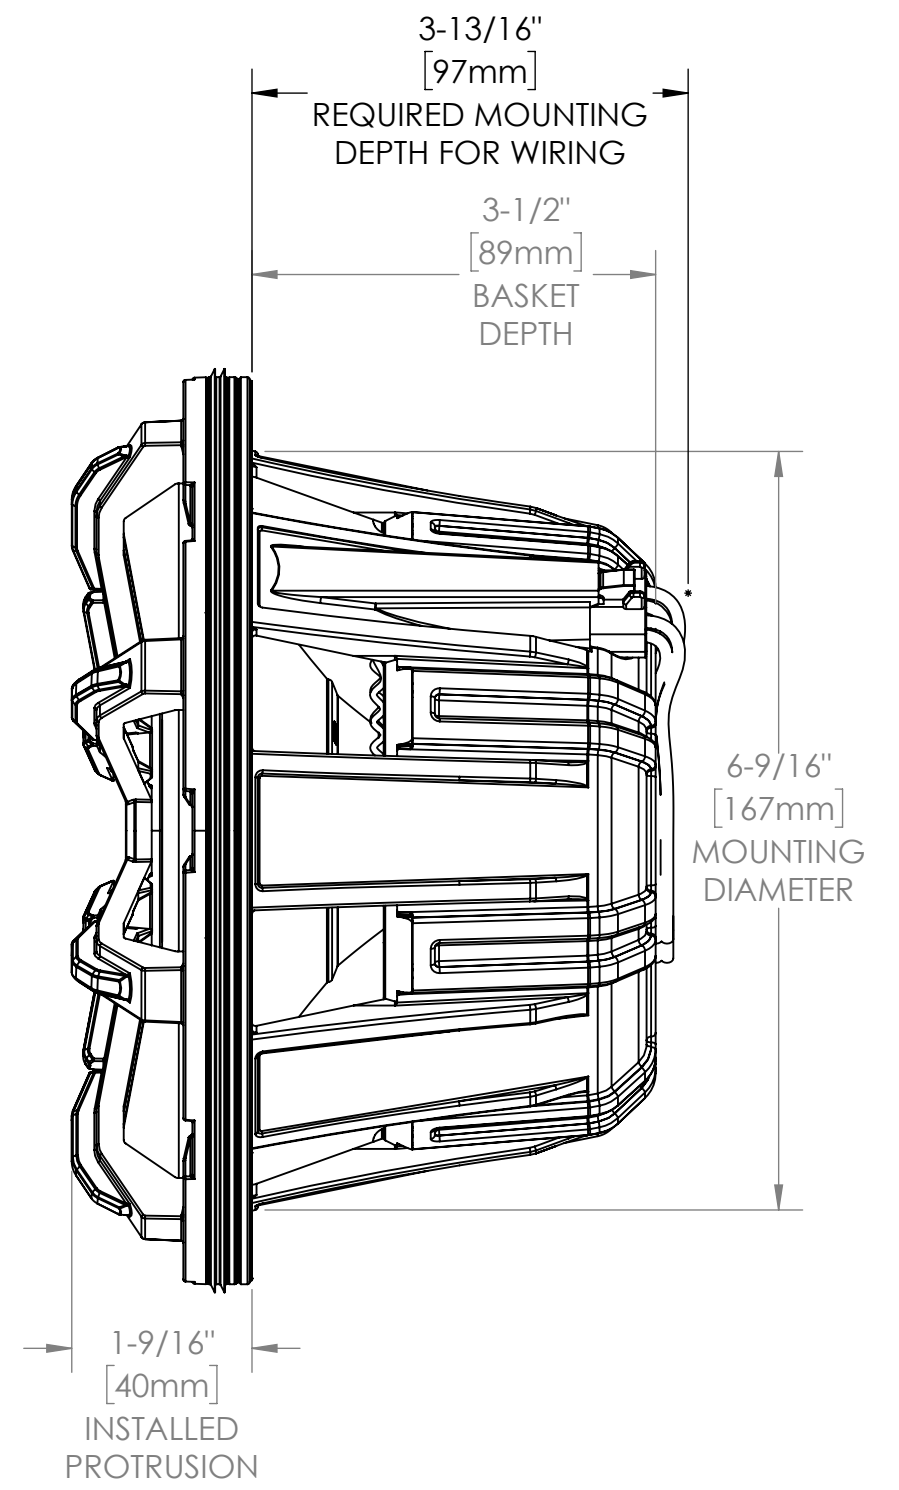

8 7 6 5 4 3 2 1

D
C
B
A

D
C
B
A

8 7 6 5 4 3 2 1

CUSTOMER SERVICE DIMENSIONS			
KICKER stillwaterdesigns			
TITLE: 6.5" MSC SPEAKER			
SIZE B	DRAWING 51MS-CSD	REV C	SHEET 1/5

8 7 6 5 4 3 2 1

D
C
B
A

CUSTOMER SERVICE DIMENSIONS

TITLE: 6.5" MSS SPEAKER

SIZE	DRAWING	REV	SHEET
B	51MS-CSD	C	2/5

8 7 6 5 4 3 2 1

8 7 6 5 4 3 2 1

D
C
B
A

D
C
B
A

CUSTOMER SERVICE DIMENSIONS

KICKER
stillwaterdesigns

TITLE:
8" MSC SPEAKER

SIZE B	DRAWING 51MS-CSD	REV SHEET C 3/5
------------------	---------------------	--------------------

8 7 6 5 4 3 2 1

8 7 6 5 4 3 2 1

D
C
B
A

D
C
B
A

CUSTOMER SERVICE DIMENSIONS

KICKER
stillwaterdesigns

TITLE:
8" MSS SPEAKER

SIZE	DRAWING	REV	SHEET
B	51MS-CSD		C 4/5

8 7 6 5 4 3 2 1

8 7 6 5 4 3 2 1

FLUSH MOUNT

SURFACE MOUNT

TWEETER ONLY

CUSTOMER SERVICE DIMENSIONS			
KICKER stillwaterdesigns			
TITLE: 28mm MST TWEETER			
SIZE B	DRAWING 51MS-CSD	REV C	SHEET 5/5