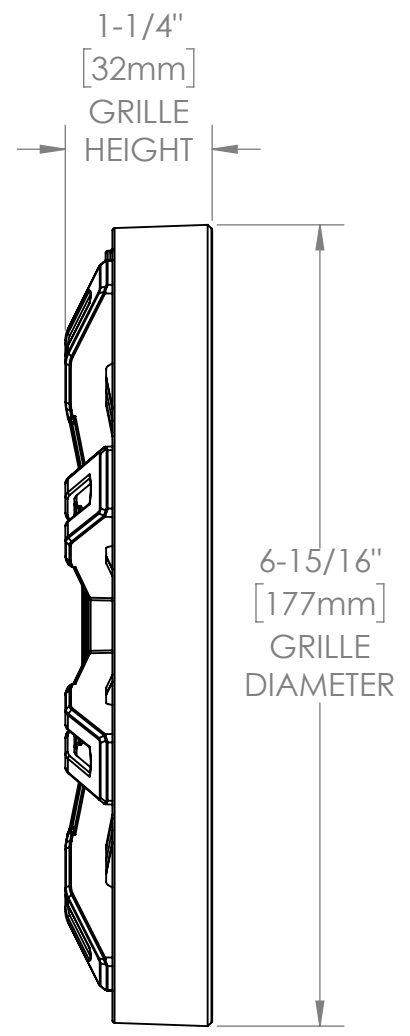

8 7 6 5 4 3 2 1

D
C
B
A

D
C
B
A

8 7 6 5 4 3 2 1

CUSTOMER SERVICE DIMENSIONS			
KICKER stillwaterdesigns			
TITLE: 6.5" MSC SPEAKER			
SIZE B	DRAWING 51MS-CSD	REV C	SHEET 1/5

8 7 6 5 4 3 2 1

D
C
B
A

CUSTOMER SERVICE DIMENSIONS

TITLE: 6.5" MSS SPEAKER

SIZE	DRAWING	REV	SHEET
B	51MS-CSD	C	2/5

8 7 6 5 4 3 2 1

8 7 6 5 4 3 2 1

D
C
B
A

D
C
B
A

CUSTOMER SERVICE DIMENSIONS

KICKER
stillwaterdesigns

TITLE:
8" MSC SPEAKER

SIZE B	DRAWING 51MS-CSD	REV SHEET C 3/5
------------------	---------------------	--------------------

8 7 6 5 4 3 2 1

8 7 6 5 4 3 2 1

D
C
B
A

D
C
B
A

CUSTOMER SERVICE DIMENSIONS

KICKER
stillwaterdesigns

TITLE:
8" MSS SPEAKER

SIZE	DRAWING	REV	SHEET
B	51MS-CSD		C 4/5

8 7 6 5 4 3 2 1

8 7 6 5 4 3 2 1

FLUSH MOUNT

SURFACE MOUNT

TWEETER ONLY

CUSTOMER SERVICE DIMENSIONS			
KICKER stillwaterdesigns			
TITLE: 28mm MST TWEETER			
SIZE B	DRAWING 51MS-CSD	REV C	SHEET 5/5