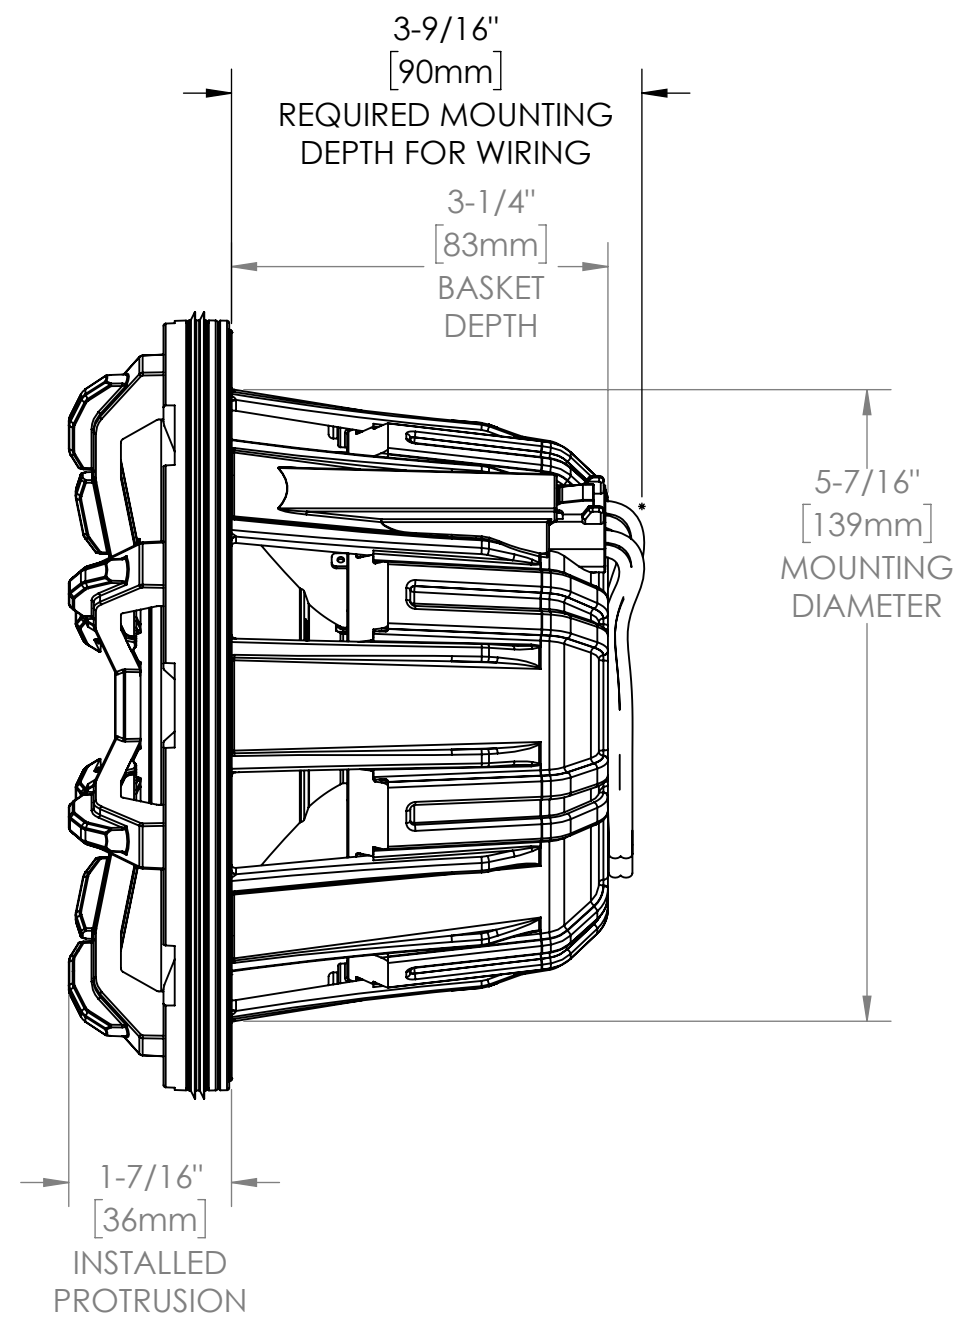

8 7 6 5 4 3 2 1

D
C
B
A

D
C
B
A

8 7 6 5 4 3 2 1

CUSTOMER SERVICE DIMENSIONS			
KICKER stillwaterdesigns			
TITLE: 6.5" MSC SPEAKER			
SIZE B	DRAWING 51MS-CSD	REV C	SHEET 1/5

8 7 6 5 4 3 2 1

D
C
B
A

CUSTOMER SERVICE DIMENSIONS

TITLE: 6.5" MSS SPEAKER

SIZE	DRAWING	REV	SHEET
B	51MS-CSD	C	2/5

8 7 6 5 4 3 2 1

8 7 6 5 4 3 2 1

D
C
B
A

D
C
B
A

CUSTOMER SERVICE DIMENSIONS

KICKER
stillwaterdesigns

TITLE:
8" MSC SPEAKER

SIZE B	DRAWING 51MS-CSD	REV SHEET C 3/5
------------------	---------------------	--------------------

8 7 6 5 4 3 2 1

8 7 6 5 4 3 2 1

D
C
B
A

D
C
B
A

CUSTOMER SERVICE DIMENSIONS

KICKER
stillwaterdesigns

TITLE:
8" MSS SPEAKER

SIZE	DRAWING	REV	SHEET
B	51MS-CSD		C 4/5

8 7 6 5 4 3 2 1

8 7 6 5 4 3 2 1

FLUSH MOUNT

SURFACE MOUNT

TWEETER ONLY

CUSTOMER SERVICE DIMENSIONS			
KICKER stillwaterdesigns			
TITLE: 28mm MST TWEETER			
SIZE B	DRAWING 51MS-CSD	REV C	SHEET 5/5