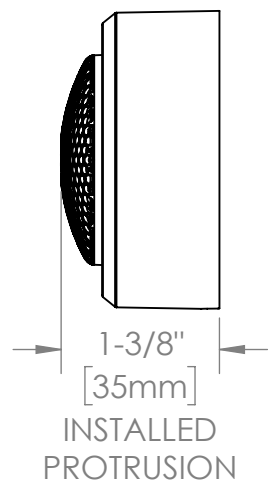

8 7 6 5 4 3 2 1

D
C
B
A

D
C
B
A

8 7 6 5 4 3 2 1

CUSTOMER SERVICE DIMENSIONS			
KICKER stillwaterdesigns			
TITLE: 6.5" MSC SPEAKER			
SIZE B	DRAWING 51MS-CSD	REV C	SHEET 1/5

8 7 6 5 4 3 2 1

D
C
B
A

CUSTOMER SERVICE DIMENSIONS

TITLE: 6.5" MSS SPEAKER

SIZE	DRAWING	REV	SHEET
B	51MS-CSD	C	2/5

8 7 6 5 4 3 2 1

8 7 6 5 4 3 2 1

D
C
B
A

D
C
B
A

CUSTOMER SERVICE DIMENSIONS

KICKER
stillwaterdesigns

TITLE:
8" MSC SPEAKER

SIZE B	DRAWING 51MS-CSD	REV SHEET C 3/5
------------------	---------------------	--------------------

8 7 6 5 4 3 2 1

8 7 6 5 4 3 2 1

D
C
B
A

D
C
B
A

CUSTOMER SERVICE DIMENSIONS

KICKER
stillwaterdesigns

TITLE:
8" MSS SPEAKER

SIZE	DRAWING	REV	SHEET
B	51MS-CSD		C 4/5

8 7 6 5 4 3 2 1

8 7 6 5 4 3 2 1

FLUSH MOUNT

SURFACE MOUNT

TWEETER ONLY

CUSTOMER SERVICE DIMENSIONS			
KICKER stillwaterdesigns			
TITLE: 28mm MST TWEETER			
SIZE B	DRAWING 51MS-CSD	REV C	SHEET 5/5